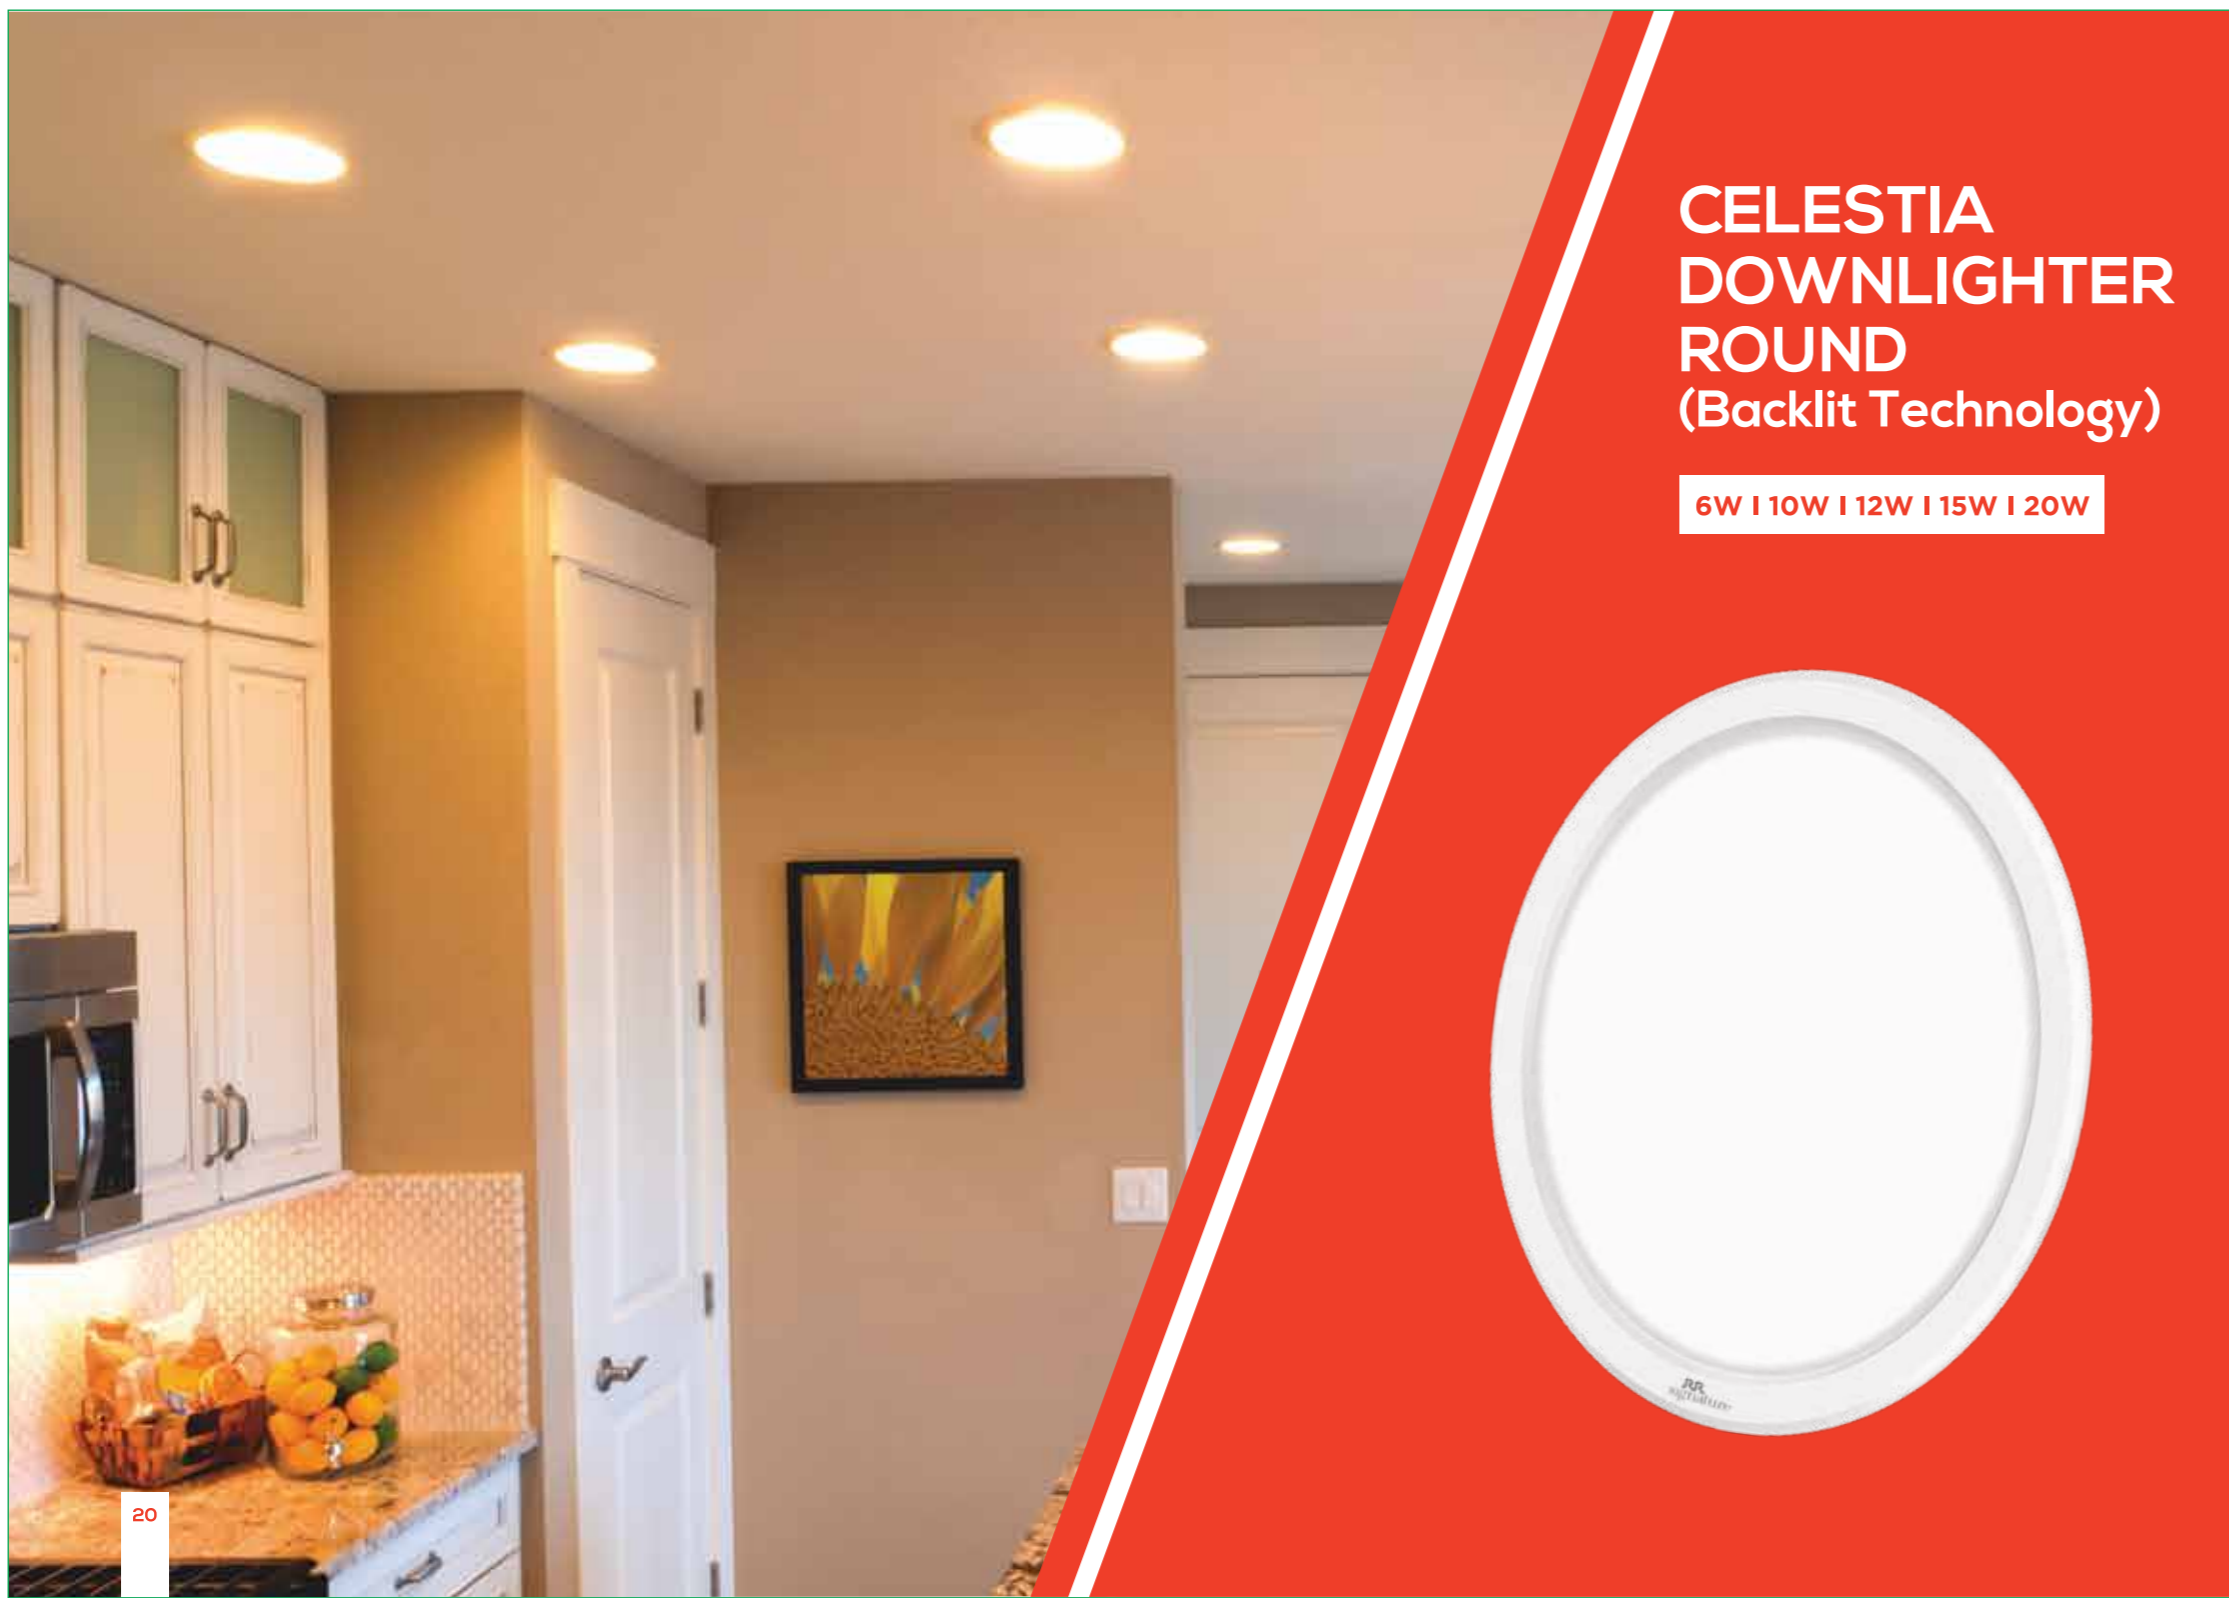

29.7 cm

29.7 cm

**CELESTIA
DOWNLIGHTER
ROUND
(Backlit Technology)**

6W | 10W | 12W | 15W | 20W