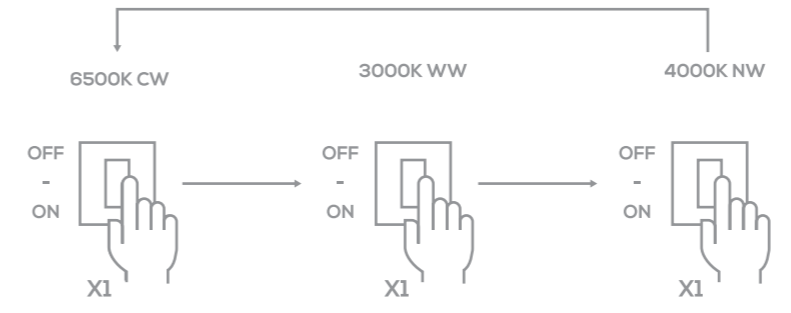

29.7 cm

29.7 cm

COMET ECO LITE MINI DUAL COLOR CEILING LIGHTS

7W

High Colour Rendering Index (CRI>80) for true colours

Suitable For 2.5-inch Junction Box Ceiling Fitting

Lifelong Brightness

Wattage Variants	Color	Cut-out Dimension Dia (mm)	PF	CRI	Lumen Efficacy
7W	CDL + WW	50	>0.9	≥80	57 lm/W