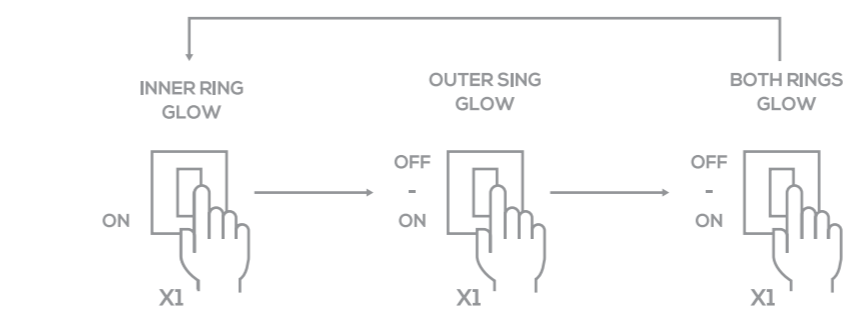

High Colour Rendering Index (CRI > 80) for true colours

Suitable For 2.5-inch Junction Box Ceiling Fitting

Lifelong Brightness

Wattage Variants	Inner Circle Color	Outer Ring Color (mm)	Cut-out Dimension	PF	CRI	Lumen Efficacy
7W	CW	WW/Pink/Blue/Green	50	>0.9	>80	100 lm/W
12W	CW	WW/Pink/Blue/Green	50	>0.9	>80	100 lm/W