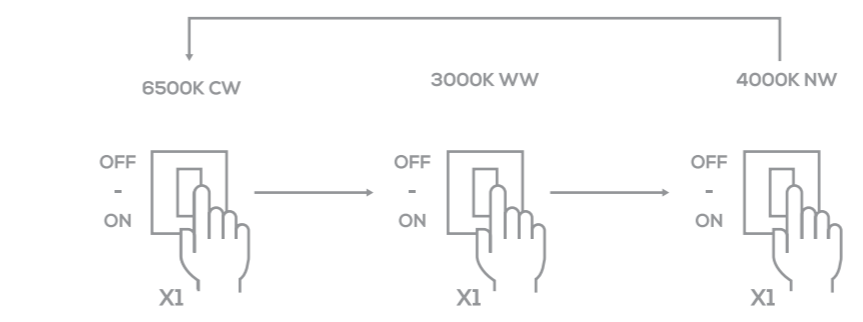

APPLICATION

Homes

Shops

LED BATTENS

59.4 cm

21 cm