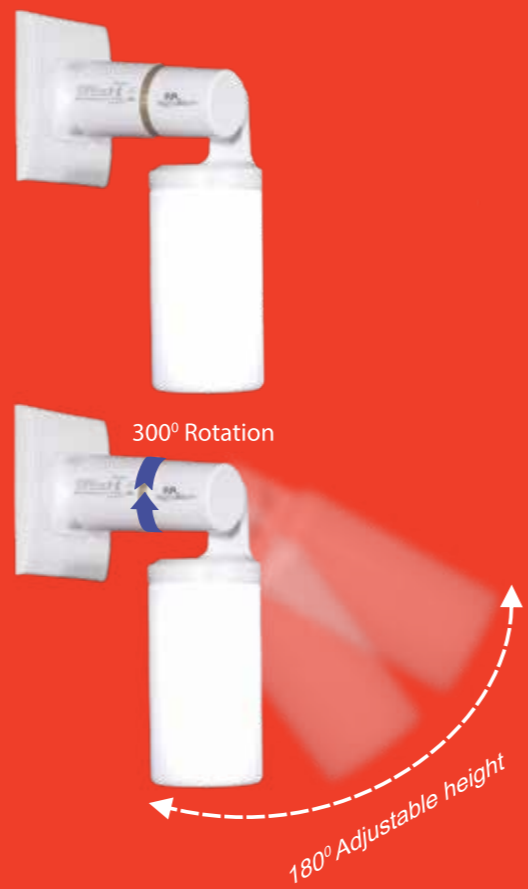

59.4 cm

10

11

29.7 cm

29.7 cm

HAZEL DESIGNER LED LAMPS

10W

Unique
Architectural
Design

Fits in Standard B22d Holder –
No Electrician required

10W Light:
920 Lumens

Adjustable Illumination
direction with two-way rotation

Input Power	Rated Efficacy	CCT (K)	PF	CRI	Color
10W	92lm/W	6500K	CDL	>0.9	≥80