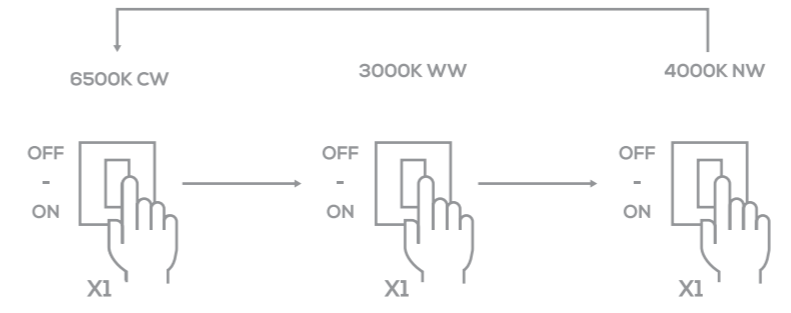

6500K High Functional Light Efficacy (upto 100 Lumens per watt)

High Colour Rendering index (CRI > 80) for true colours

Mood Lighting

LED DOWNLIGHTERS

Wattage Variants	Color 3CCT Tunable	Cut-out Dimension (mm)	PF	CRI	*Lumen Efficacy
9W	CW, WW, NW	96	>0.9	≥80	90 lm/W
15W	CW, WW, NW	145	>0.9	≥80	100 lm/W

* Lumens @ 6500K, may vary as per colour

* CCT-6500K (CDL), 4000K (NW), 3000K (WW)