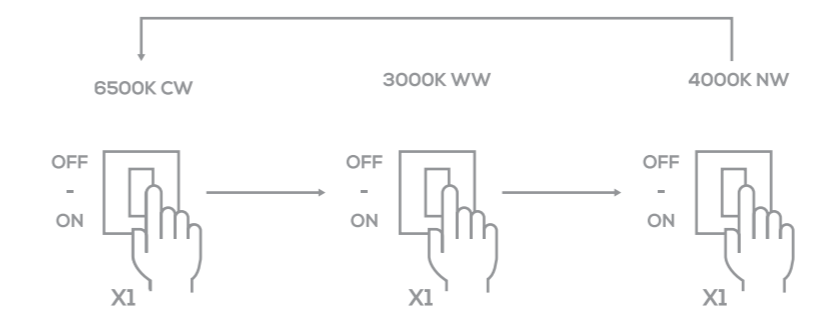

6500K High Functional Light Efficacy (upto 100 Lumens per watt)

High Colour Rendering index (CRI > 80) for true colours

Mood Lighting

Wattage Variants	Color 3CCT Tunable	Cut-out (LxW) mm	PF	CRI	*Lumen Efficacy
9W	CW,WW,NW	96x96	>0.9	≥80	90 lm/W
15W	CW,WW,NW	145x145	>0.9	≥80	100 lm/W

* Lumens @ 6500K, may vary as per colour

* CCT-6500K (CDL), 4000K (NW), 3000K (WW)