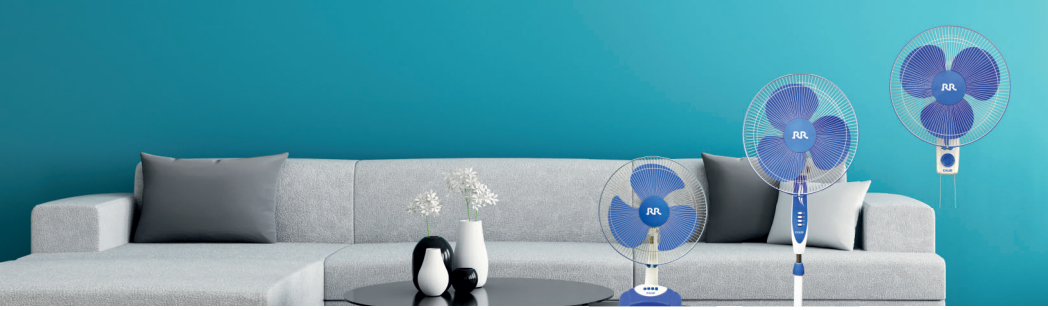

GETTO Plus TABLE, PEDESTAL AND WALL FAN - AQUAMARINE

Type	Sweep (mm/inch)	Colors	MRP (₹)
Table	400/16	Aquamarine	2900
Wall	400/16	Aquamarine	3000
Pedestal	400/16	Aquamarine	3750